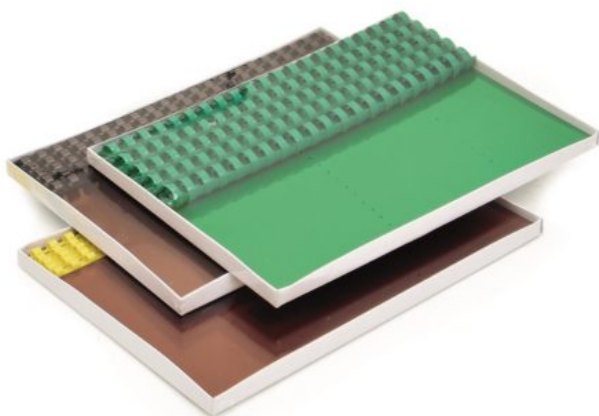

Trial binding set

Trial binding set*

- set of essential binding materials
- 5 x Delta leather-like cardboard - for back covers
- 5 x colourful Prestige covers - for front covers
- 5 x plastic comb

* trial binding set - no possibility to choose a specific colour of a cover nor size and colour of a comb

Type of comb	plastic
--------------	---------